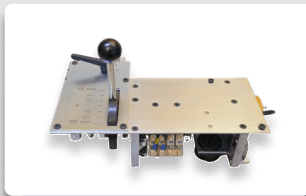

## Conventional Electric Locomotives

**Digital Notch Indicator**

Electronic Product with in house designed power supply & dsp boards ...

**Vigilance Control Device**

Used in Tap Changer Electric Locomotives  
More than 2000 units in field service ...

**Stick Type Master Controller**

Used in both conventional an microprocessor based tap changer Electric Locomotives ...

## 3 Phase Electric Locomotives

**3 Phase Loco Master Controller**

Electro Mechanical product with indigenize position sensor...

**Fire Detector Equipment**

Aspiration smoke & fire detection system with in built calibration ...